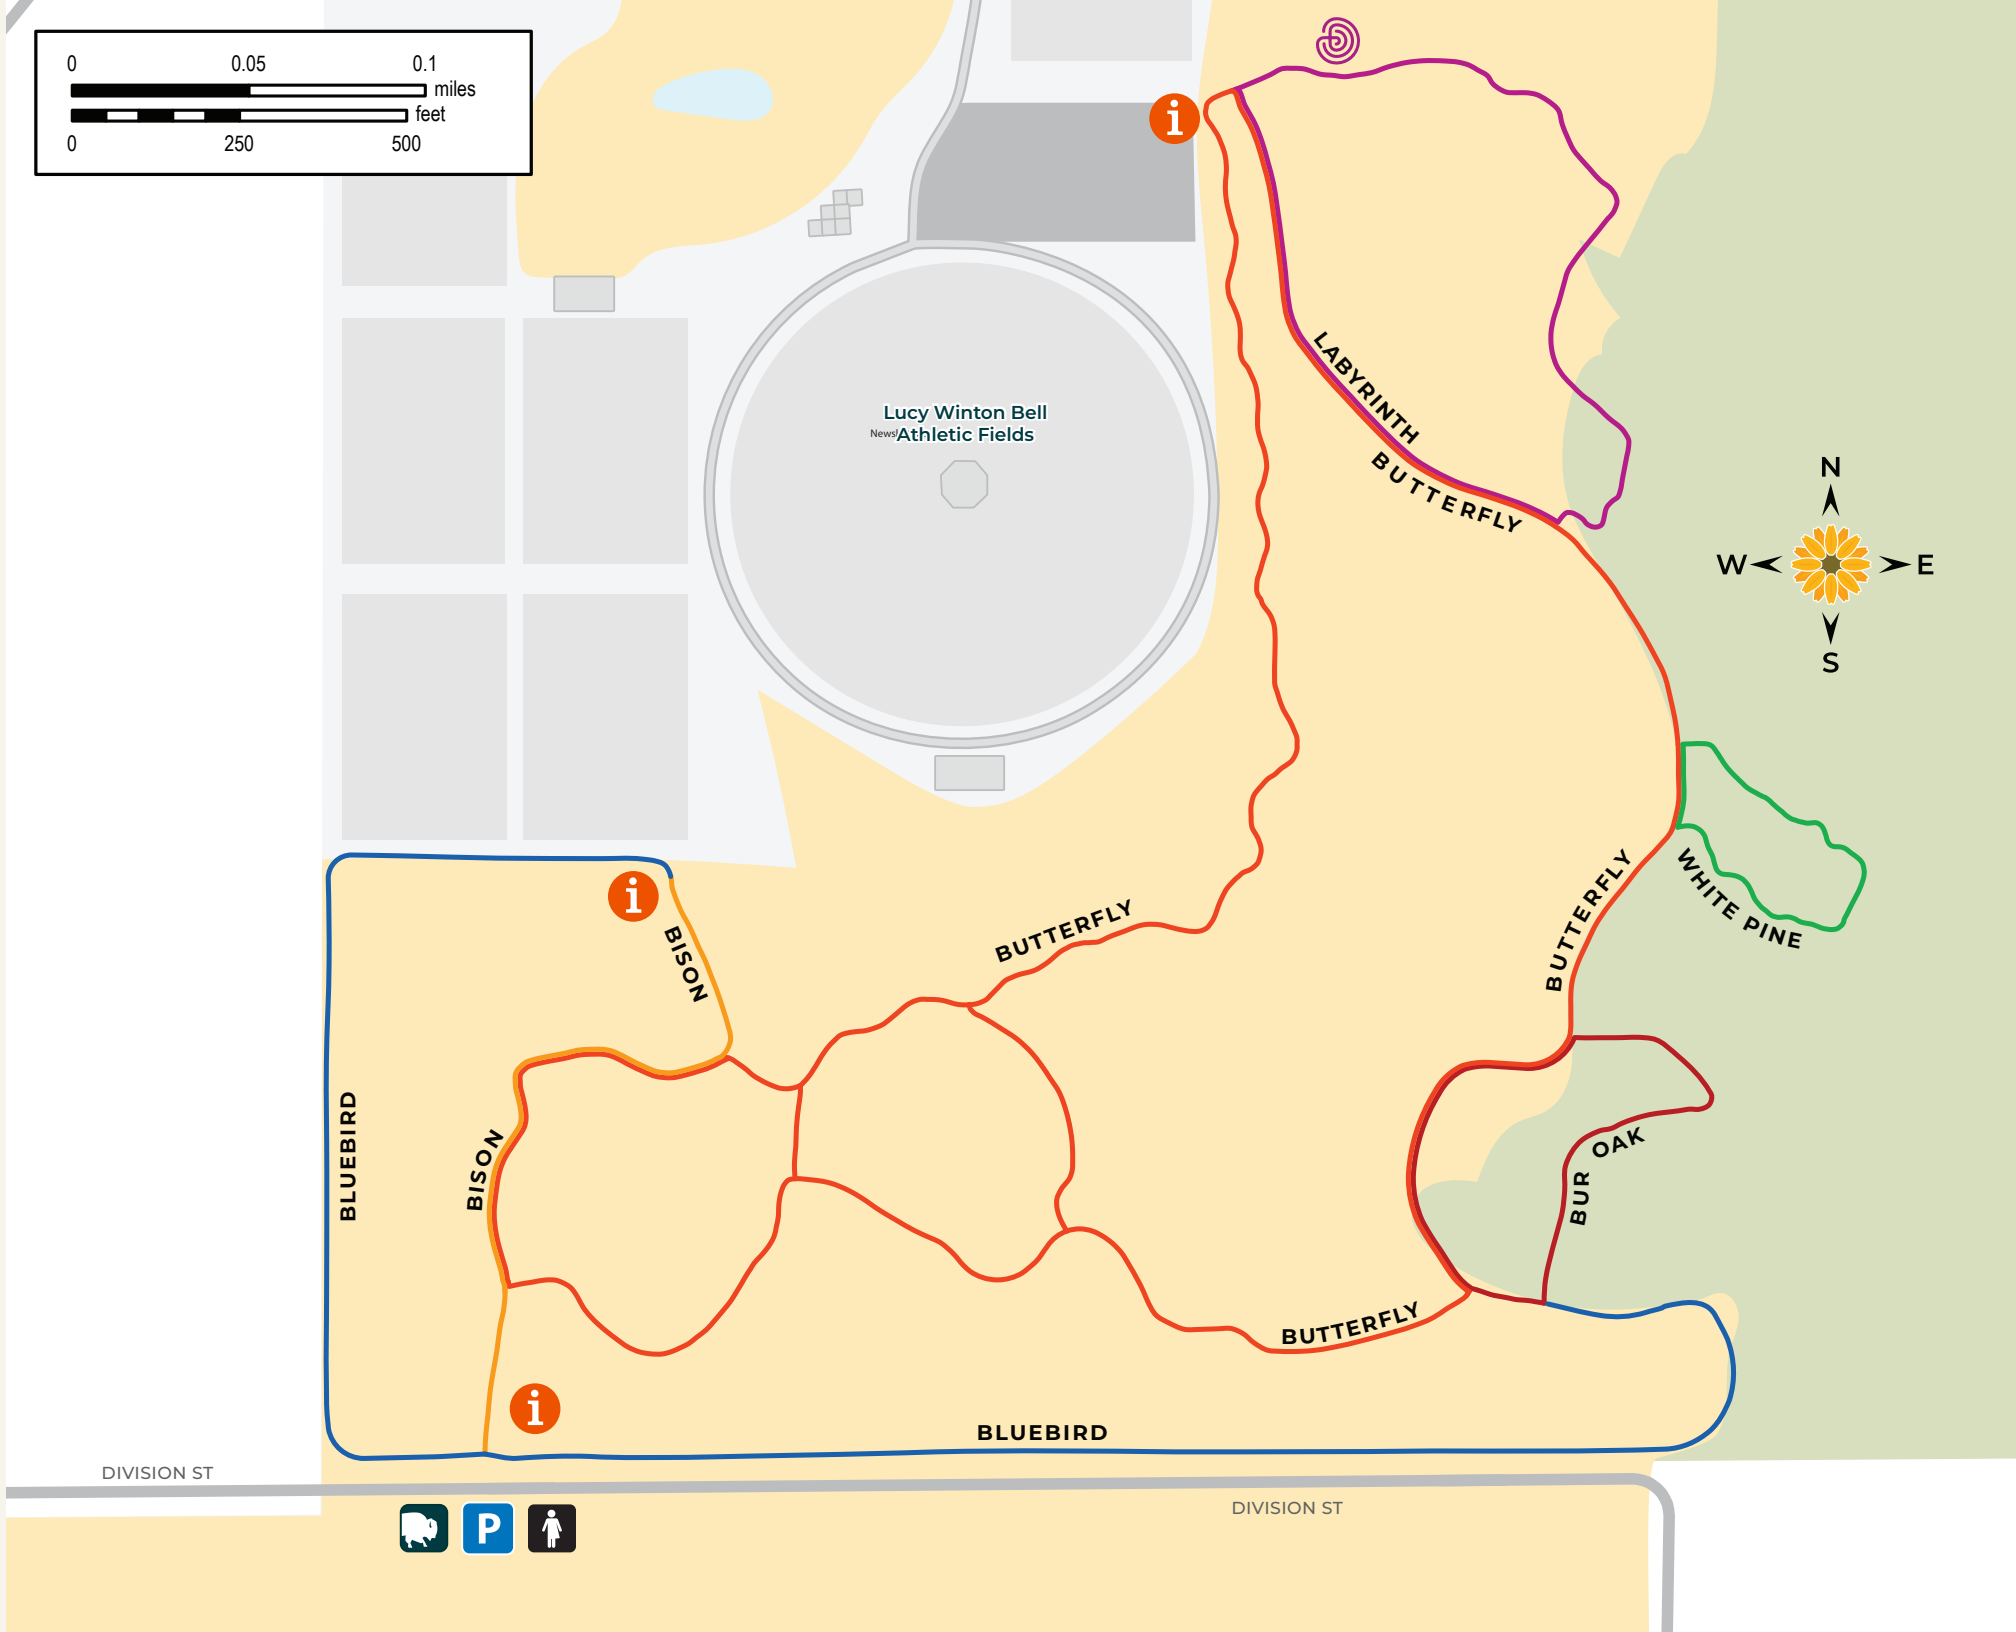

BELWIN TALLGRASS TRAILS

-  — Bluebird
-  — Bison
-  — Butterfly
-  — Labyrinth
-  — Bur Oak
-  — White Pine

ROAD TYPES

-  Belwin Road
-  Road

LANDSCAPE FEATURES

-  Water
 -  Athletic
 -  Woodland
 -  Private Land
 -  Prairie
- PLEASE RESPECT OUR NEIGHBORS**

TRAIL FEATURES

-  Labyrinth
-  Bison Observation Platforms
-  Info Kiosk
-  Ballfield Structures
-  Parking
-  Restrooms

**1551 DIVISION STREET
AFTON, MN 55001**

DIVISION ST