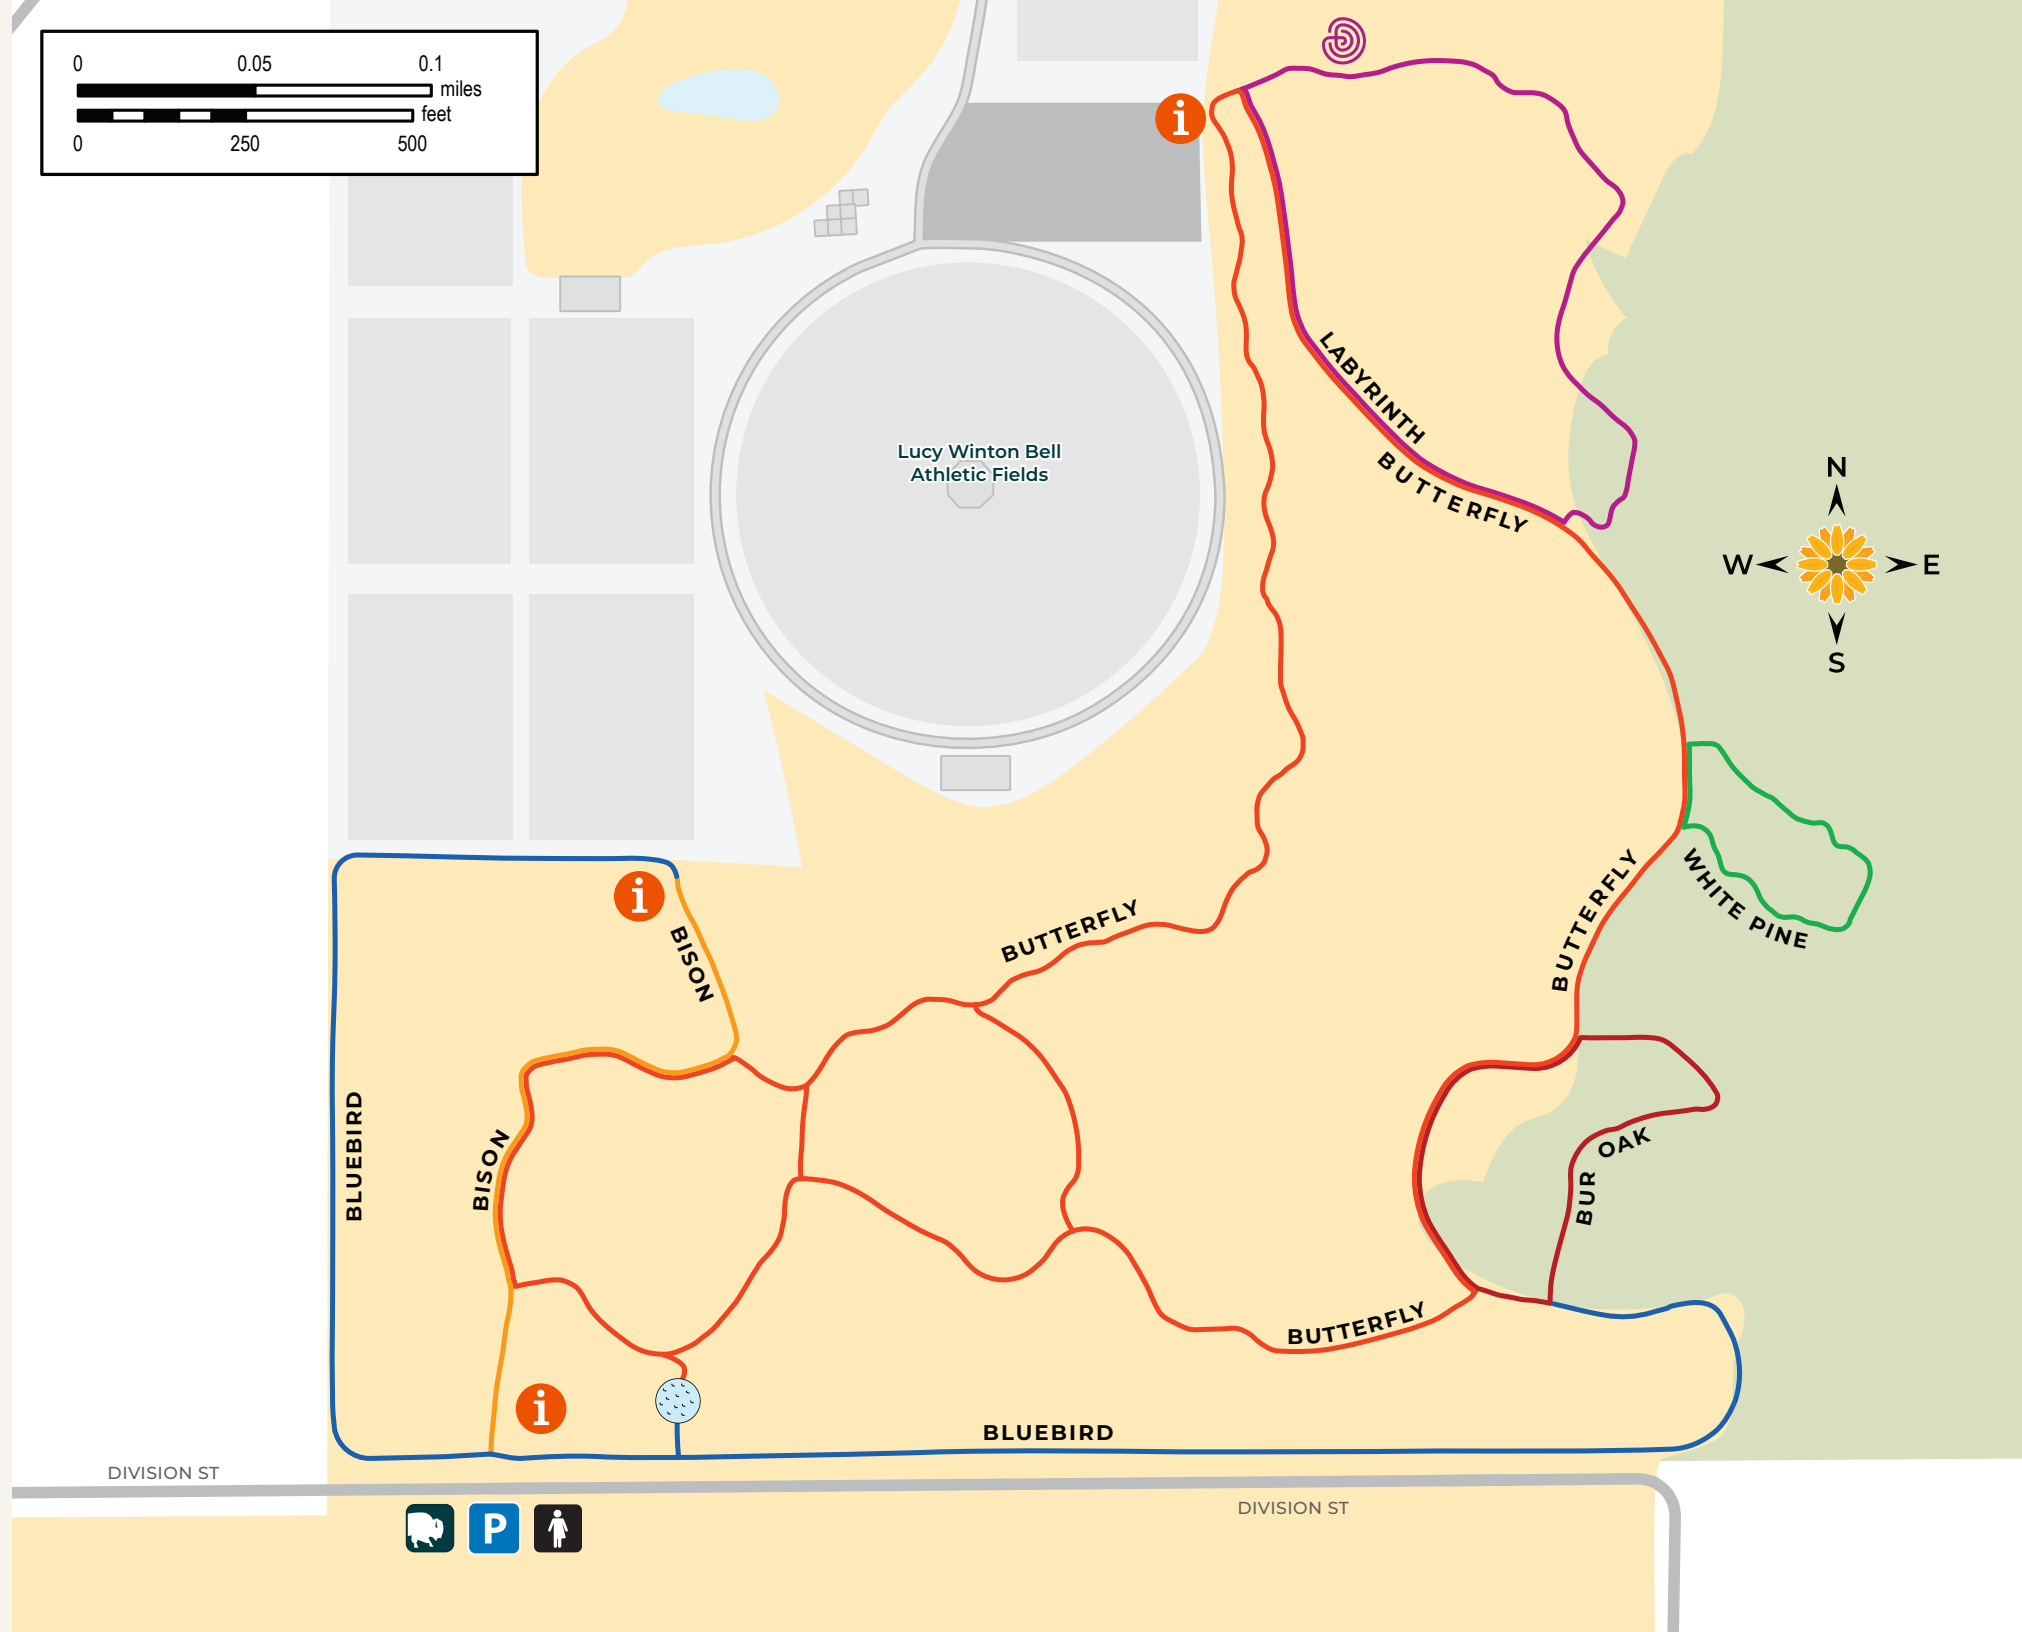

## BELWIN TALLGRASS TRAILS

-  — Bluebird
-  — Bison
-  — Butterfly
-  — Labyrinth
-  — Bur Oak
-  — White Pine

## ROAD TYPES

-  Belwin Road
-  Road

## LANDSCAPE FEATURES

-  Water
  -  Athletic
  -  Woodland
  -  Private Land
  -  Prairie
- PLEASE RESPECT OUR NEIGHBORS

## TRAIL FEATURES

-  Labyrinth
-  Bison Observation Platforms
-  Info Kiosk
-  Ballfield Structures
-  Parking
-  Restrooms
-  Roaming Stone

**1551 DIVISION STREET  
AFTON, MN 55001**

DIVISION ST